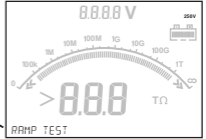

RAMP TEST

UP

DOWN

FUNCTION

TEST VOLTAGE

RAMP TEST

TIME LIMIT

RESULTS